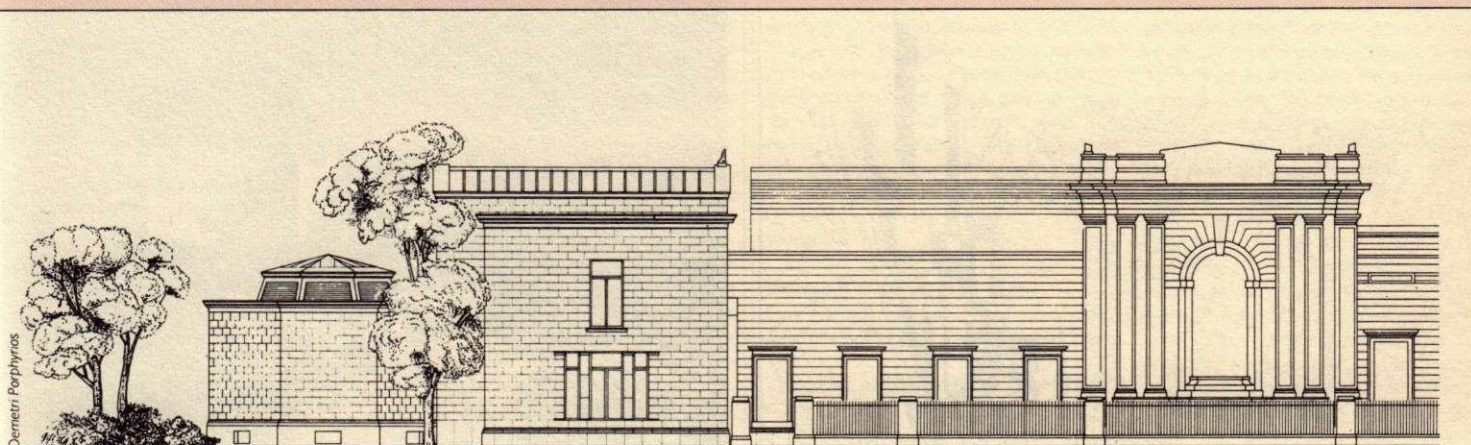

Demetri Porphyrios

JAMES GOWAN
The Freedom of a City 6

CLARE MELHUIH
The Fitzwilliam Museum and Its Architects 8

DEMETRI PORPHYRIOS
Extension to Fitzwilliam Museum, Cambridge 12

NORMAN FOSTER
BBC Langham Site 20

LEON KRIER
Krier House, Seaside, Florida 28

MAP GUIDE TO LONDON'S OPEN SPACES 41

ROUND-UP
News Exhibitions and Projects 2 Book Reviews 3
Next month in Architectural Design 48